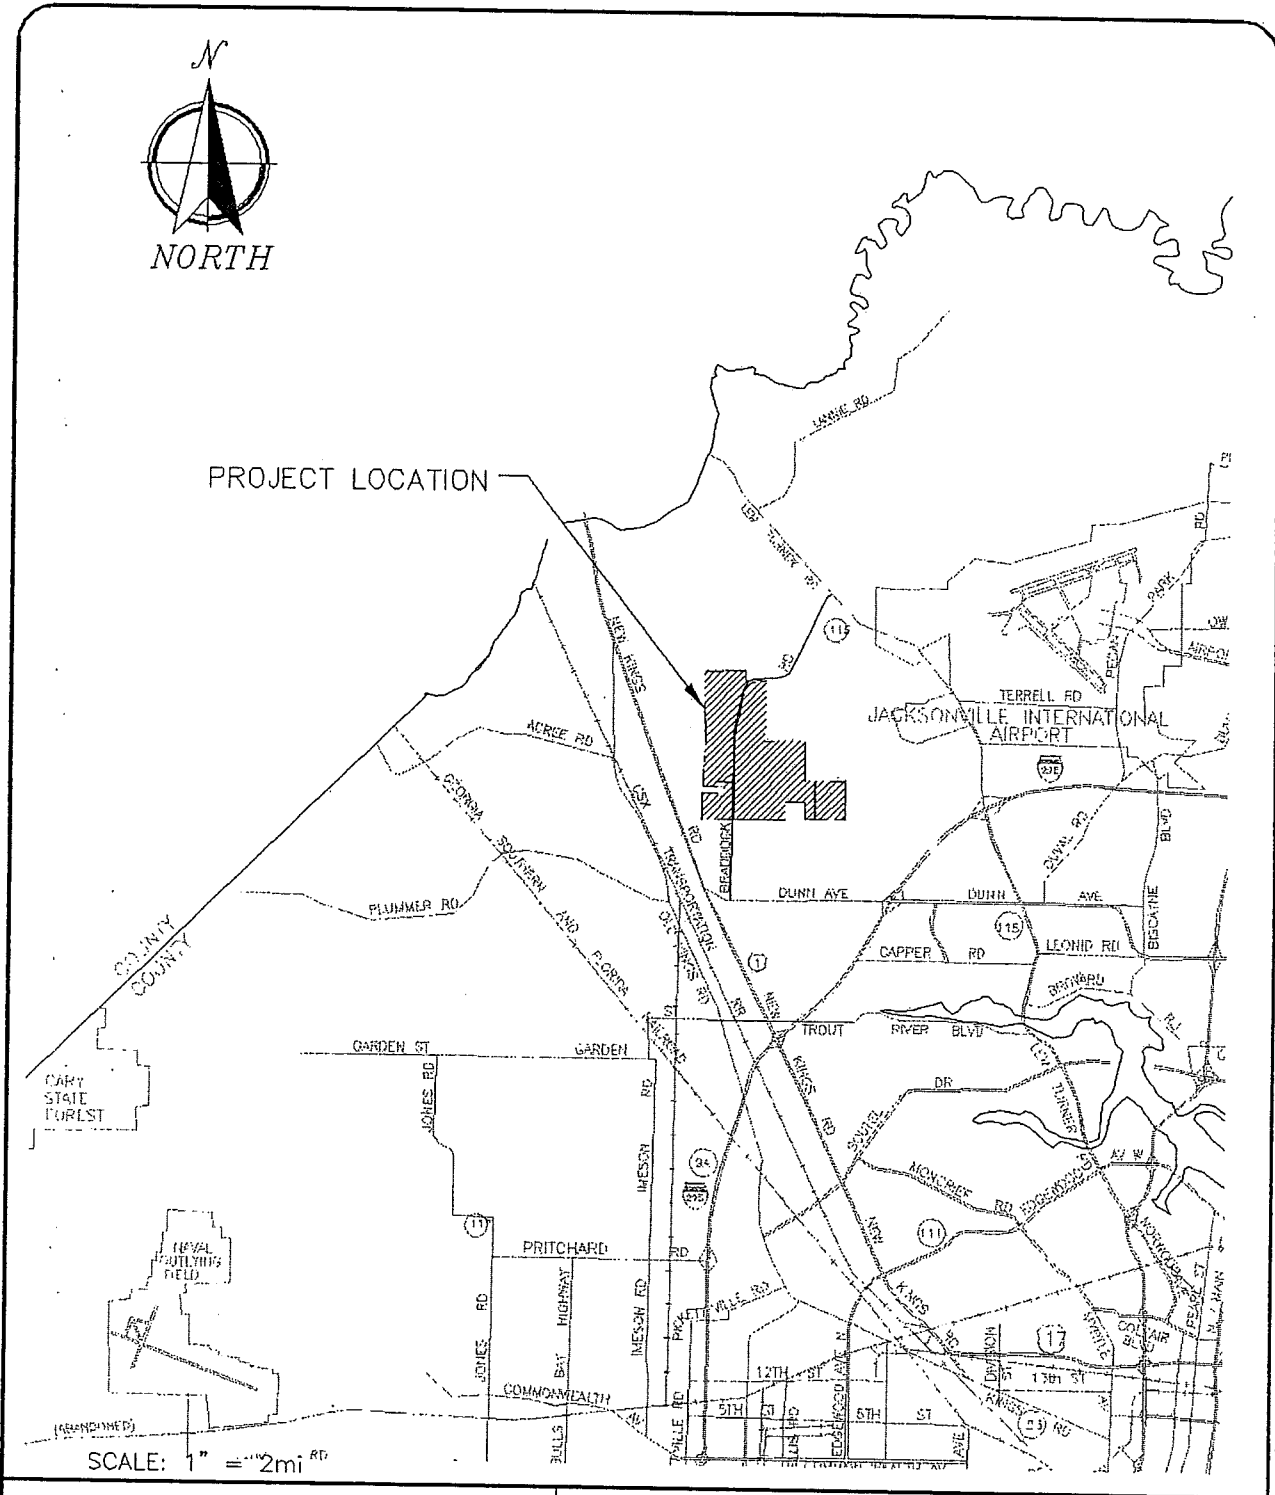

**FIGURE 1
THE VILLAGES OF WESTPORT CDD LOCATION MAP**

SCALE: 1" = 2mi RT

GREENHORNE & O'MARA, INC.
4417 BEACH BOULEVARD, SUITE 101
JACKSONVILLE, FLORIDA 32207
PHONE: (904) 346-1777 FAX: (904) 346-0087
www.g-and-o.com

VILLAGES OF WESTPORT

LOCATION MAP
FIGURE 1